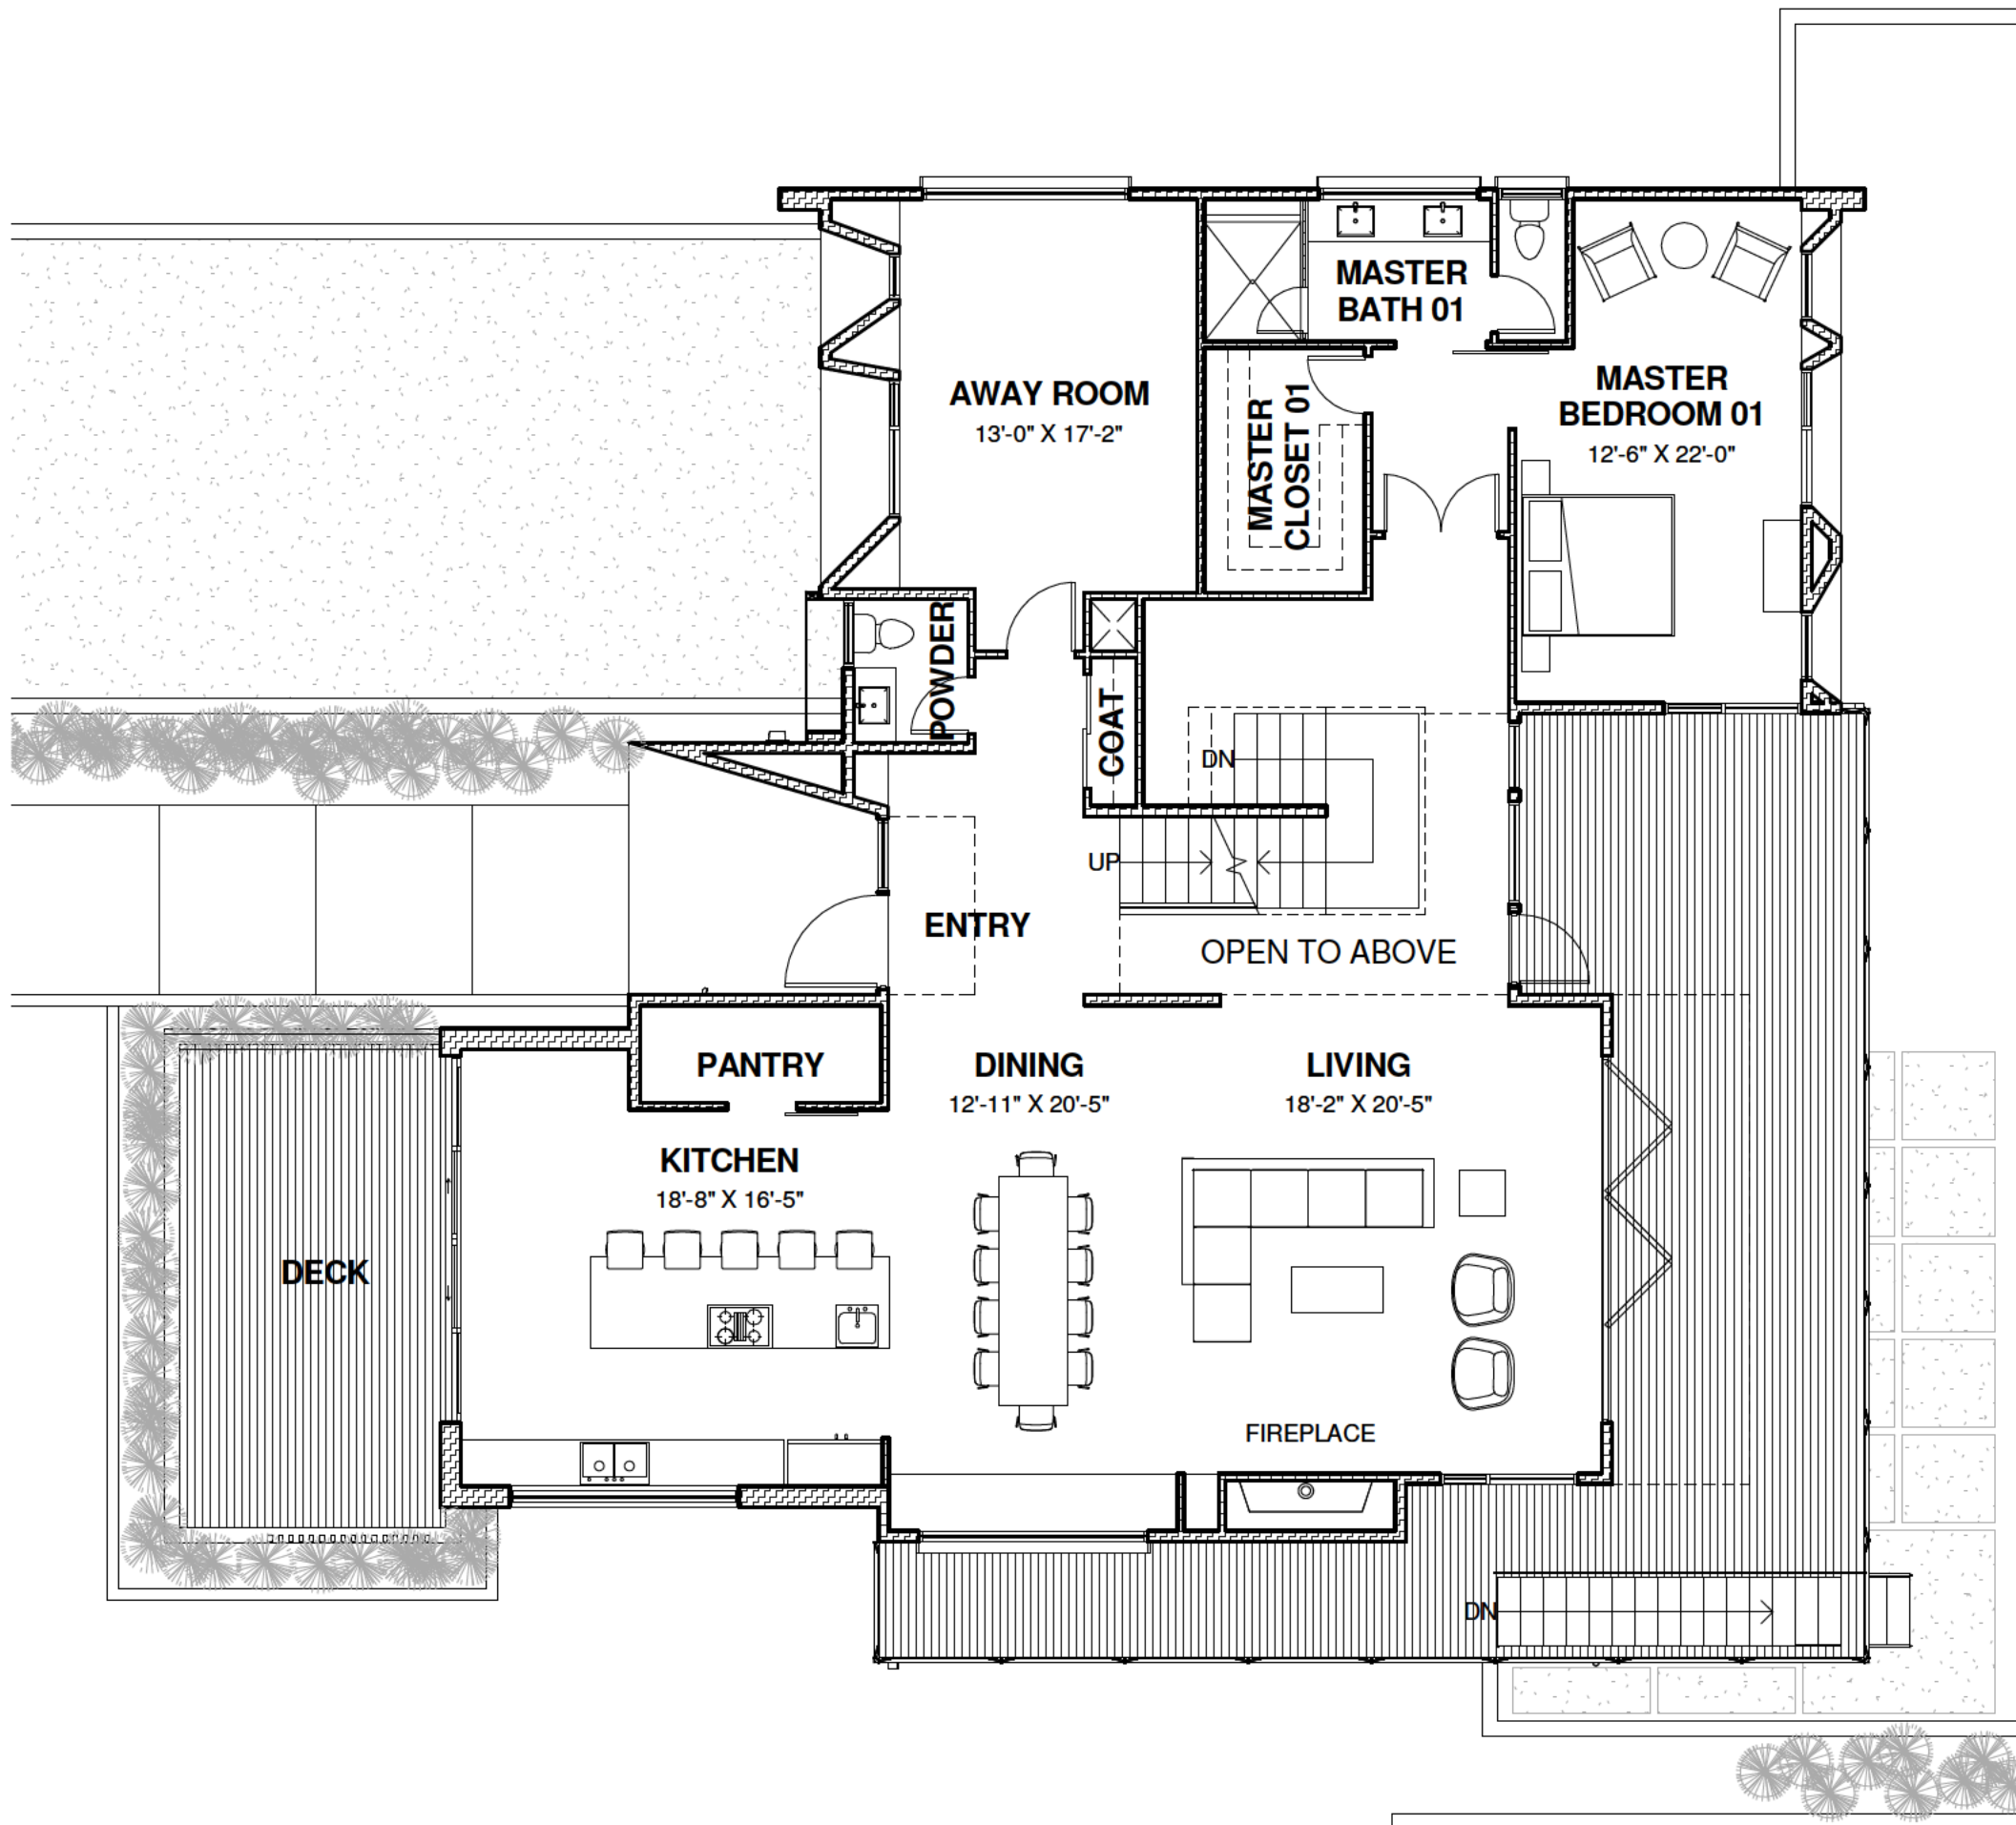

LIVING:		
LOWER FLOOR:	1795	SF
MAIN FLOOR:	2465	SF
UPPER FLOOR:	2337	SF
<b>TOTAL LIVING</b>	<b>6597</b>	<b>SF</b>
GARAGE:	867	SF
DECKS:	1108	SF
<b>TOTAL:</b>	<b>8572</b>	<b>SF</b>

MEDICI ARCHITECTS

LIVING:		
LOWER FLOOR:	1795	SF
MAIN FLOOR:	2465	SF
UPPER FLOOR:	2337	SF
<b>TOTAL LIVING</b>	<b>6597</b>	<b>SF</b>
GARAGE:	867	SF
DECKS:	1108	SF
<b>TOTAL:</b>	<b>8572</b>	<b>SF</b>

MEDICI ARCHITECTS

LIVING:		
LOWER FLOOR:	1795	SF
MAIN FLOOR:	2465	SF
UPPER FLOOR:	2337	SF
<b>TOTAL LIVING</b>	<b>6597</b>	<b>SF</b>
GARAGE:	867	SF
DECKS:	1108	SF
<b>TOTAL:</b>	<b>8572</b>	<b>SF</b>

MEDICI ARCHITECTS