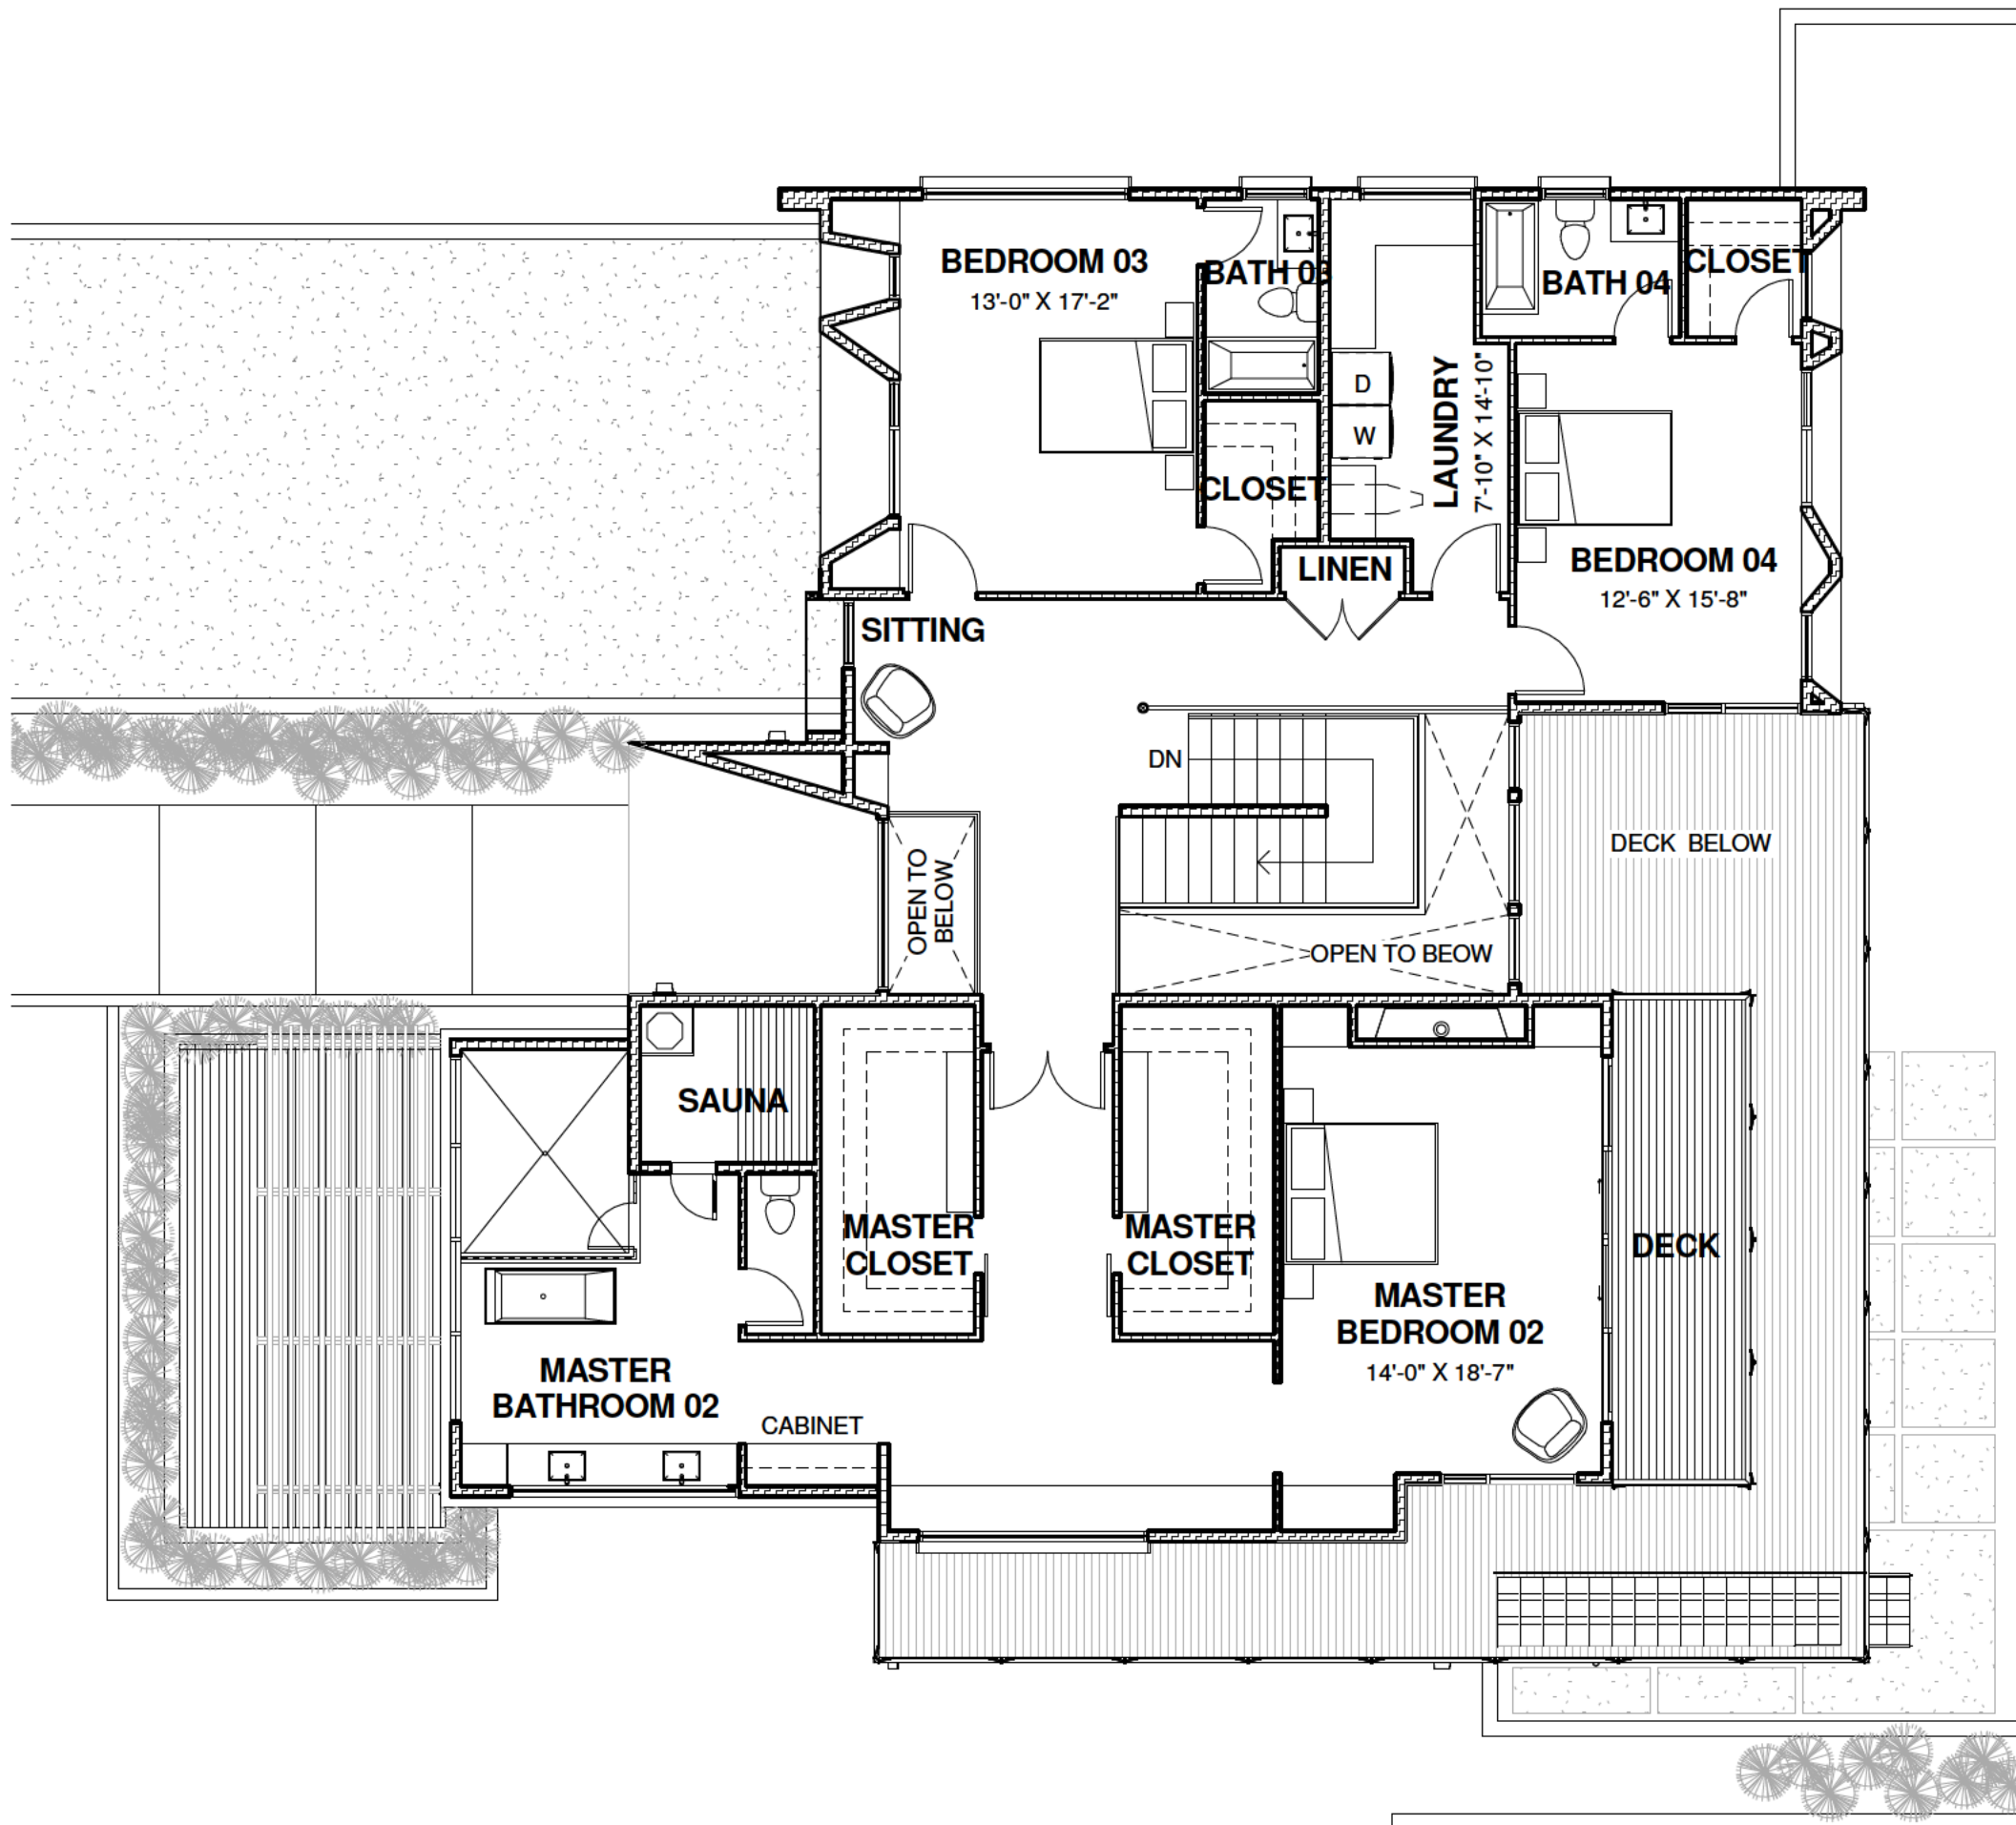

LIVING:		
LOWER FLOOR:	1795	SF
MAIN FLOOR:	2465	SF
UPPER FLOOR:	2337	SF
<b>TOTAL LIVING</b>	<b>6597</b>	<b>SF</b>
GARAGE:	867	SF
DECKS:	1108	SF
<b>TOTAL:</b>	<b>8572</b>	<b>SF</b>

MEDICI ARCHITECTS

LIVING:		
LOWER FLOOR:	1795	SF
MAIN FLOOR:	2465	SF
UPPER FLOOR:	2337	SF
<b>TOTAL LIVING</b>	<b>6597</b>	<b>SF</b>
GARAGE:	867	SF
DECKS:	1108	SF
<b>TOTAL:</b>	<b>8572</b>	<b>SF</b>

MEDICI ARCHITECTS

LIVING:		
LOWER FLOOR:	1795	SF
MAIN FLOOR:	2465	SF
UPPER FLOOR:	2337	SF
<b>TOTAL LIVING</b>	<b>6597</b>	<b>SF</b>
GARAGE:	867	SF
DECKS:	1108	SF
<b>TOTAL:</b>	<b>8572</b>	<b>SF</b>

MEDICI ARCHITECTS