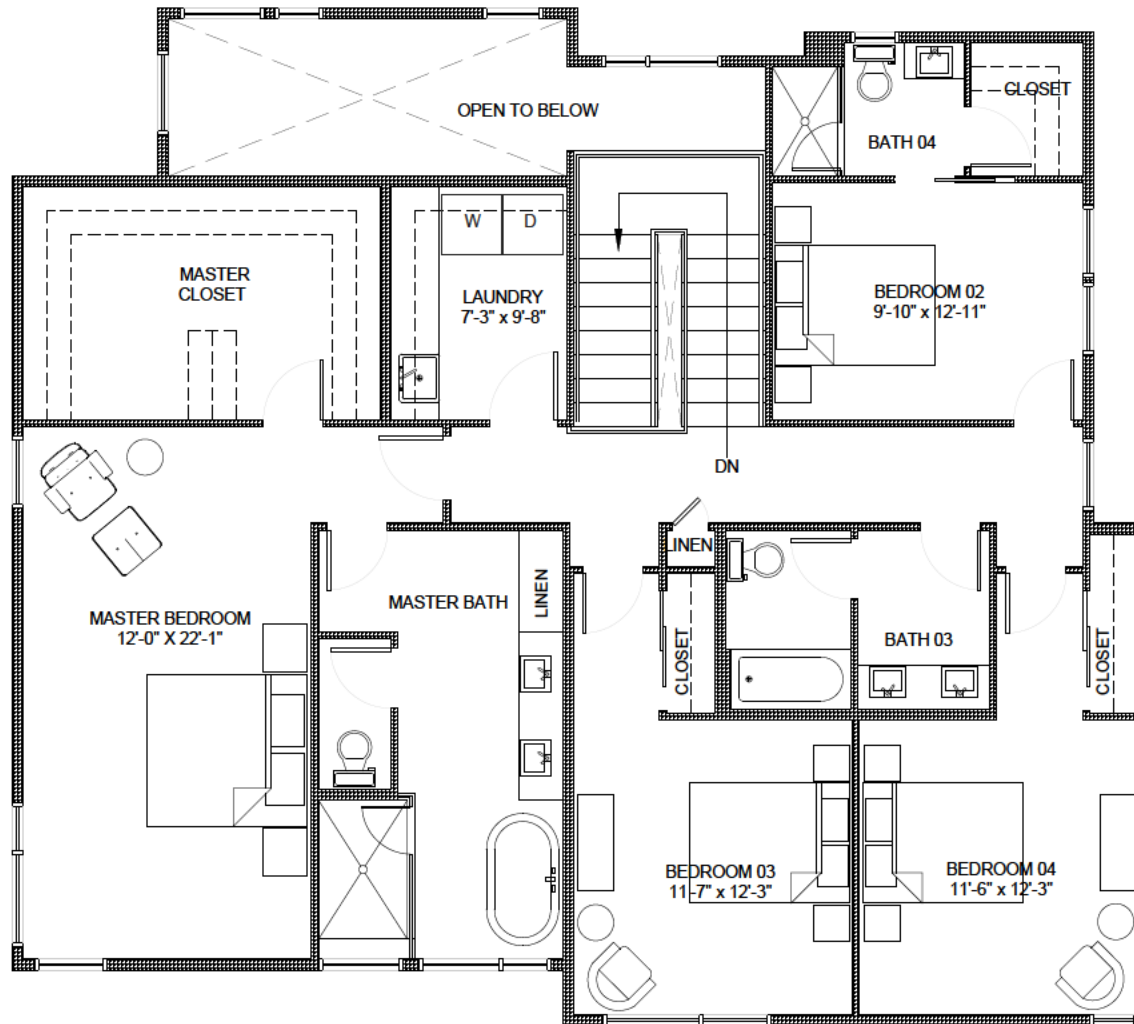

1ST FLOOR LIVING: 613 SF
 2ND FLOOR LIVING: 1,673 SF
 3RD FLOOR LIVING: 1,586 SF
 TOTAL LIVING: 3,872 SF
 GARAGE: 725 SF
 TOTAL UNIT AREA: 4,597 SF

1224 5th | LOWER FLOOR
 SCALE 1/8" = 1'-0"

MEDICI ARCHITECTS
 12-04-15

1ST FLOOR LIVING: 613 SF
 2ND FLOOR LIVING: 1,673 SF
 3RD FLOOR LIVING: 1,586 SF
 TOTAL LIVING: 3,872 SF
 GARAGE: 725 SF
 TOTAL UNIT AREA: 4,597 SF

1224 5th | MAIN FLOOR
 SCALE 1/8" = 1'-0"

1ST FLOOR LIVING: 613 SF
 2ND FLOOR LIVING: 1,673 SF
 3RD FLOOR LIVING: 1,586 SF

 TOTAL LIVING: 3,872 SF

 GARAGE: 725 SF

 TOTAL UNIT AREA: 4,597 SF

1224 5th | UPPER FLOOR
 SCALE 1/8" = 1'-0"